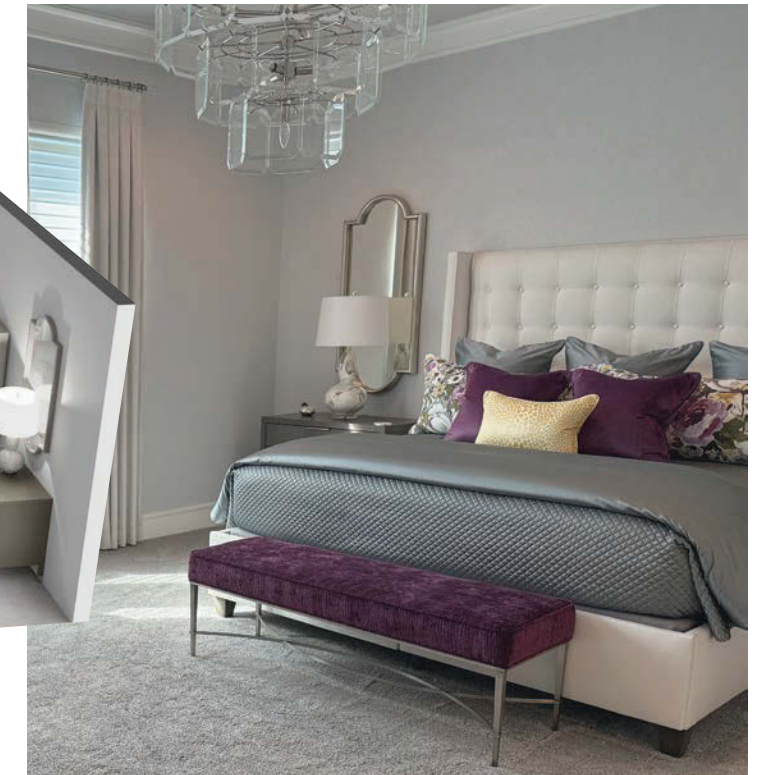

Renee kept the overall color scheme tranquil, bringing in statement lighting and pops of color: navy and bright green in the living room, splashes of plum in the bedroom. **She also selectively introduced patterns, like the tight geometric print on the dining room's Clinton bench, and in the custom pillows on the bed.** "Color, contrast, and scale are always a consideration when I combine different patterns."

For the bedroom, she turned to one of her favorite pieces: **the Colton bed, which she had hand-tailored with a modern pattern tuft.** "I love the Colton bed because it is so versatile and coordinates with every interior style," she notes. "My must-haves in any design are balance, proportions, and continuity."

3D Floor Plan